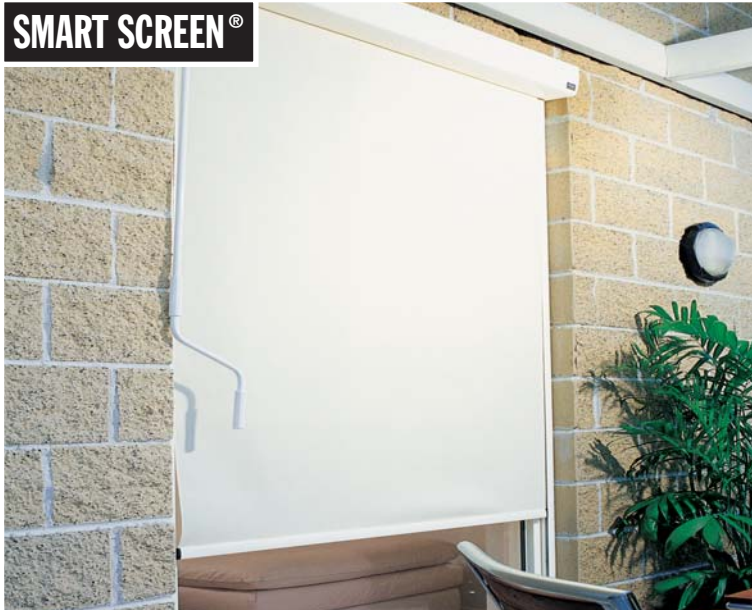

AandJ
shutters^{n'}
shades

Verandah Blinds

Ideal for enclosing outdoor entertaining areas.
 It's like having a Café in your own backyard.

Ziptrak[®]

Multi position side track system allows smooth easy operation.
 No Zips, No Cords, No Gaps.

SMART SCREEN[®]

Perfect shade system utilising enclosed aluminium pelmet and stainless steel cable guides.

Cost effective solution for shading verandahs. Simply lower and lock into position, sit back and enjoy the view.